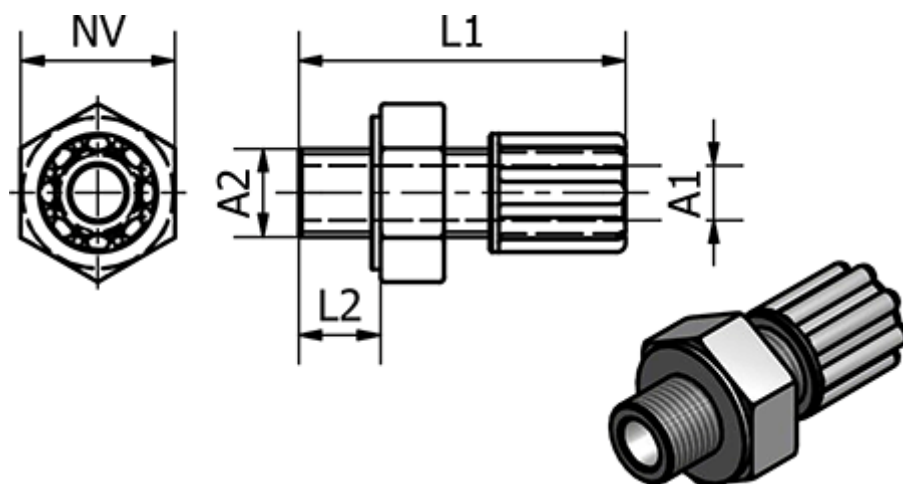

# Data Sheet

Article number: 58612033

Description: Push-on 120.33, Ø8/10 - G 1/2"  
Straight

## Measures

Ext. Hose Diameter A1	= 8/10
L1	= 48
L2	= 14
NV	= 27
Thread A2	= G 1/2"